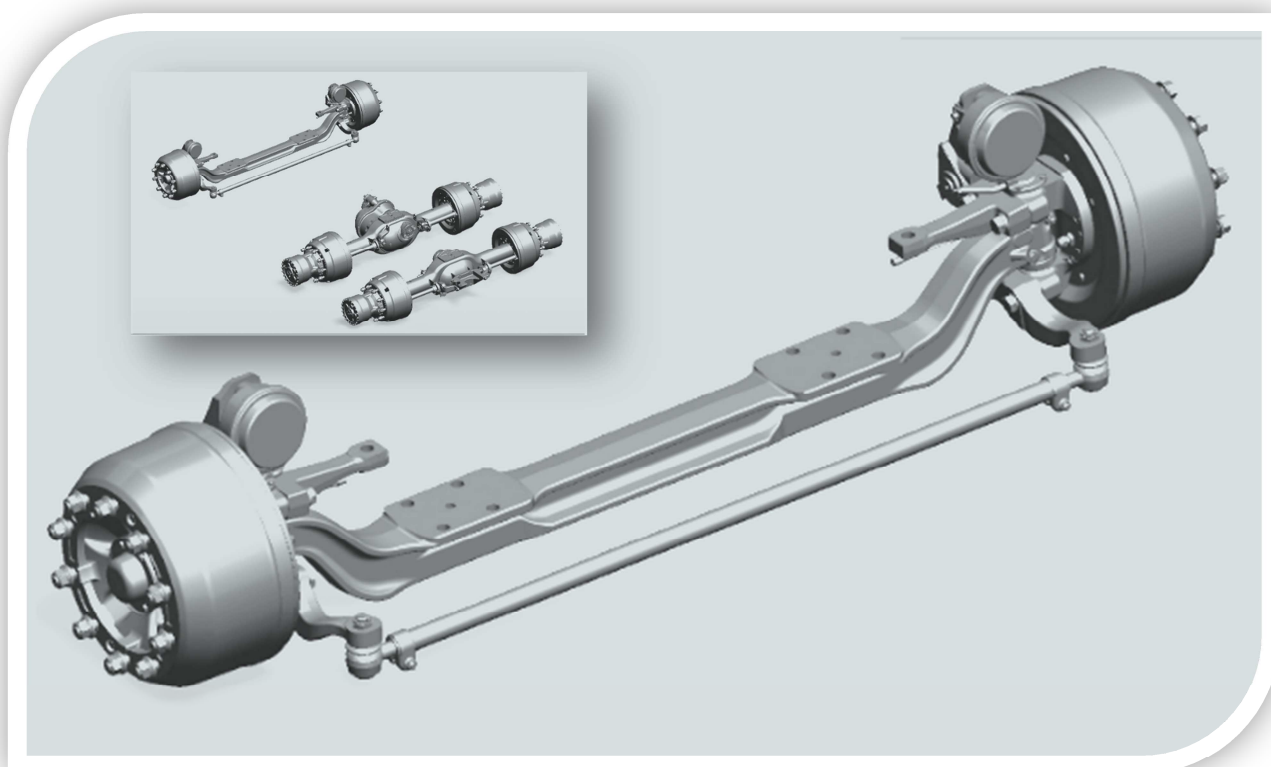

We engineer, you drive

**Rába Axle Ltd.**

Member of the Rába Group

**RÁBA MAXS™**

**STEERED FRONT AXLE**

## **DATA SHEET**

Series	722
Reduction	Non driven, rigid
Position	Front
GAW [t]	7,5
Application	4x2, 6x4
Track [mm]	2036
Max. brake torque (at 6,5 bar) [Nm]	19200
ABS	Available