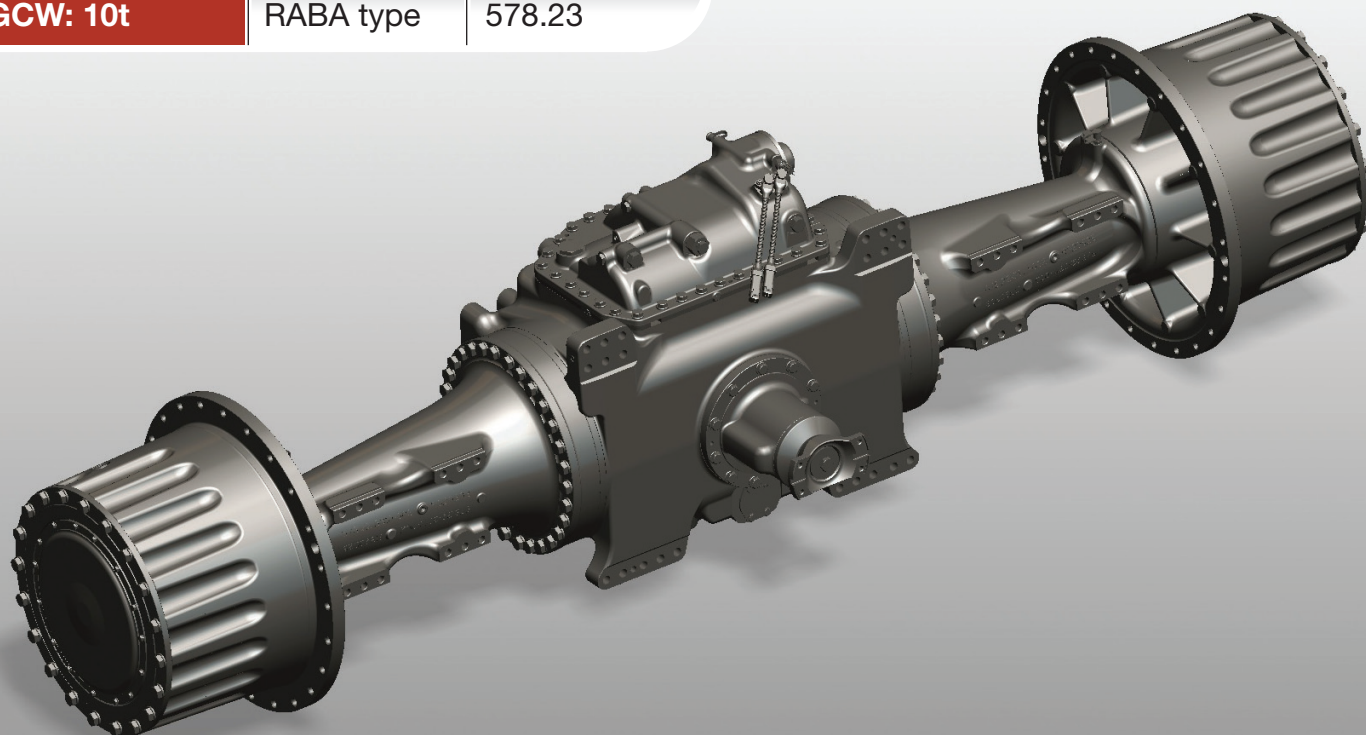

We engineer, you drive

AGRICULTURAL AXLES

STEERED, TRIPLE-REDUCTION REAR AXLE

GCW: 10t

RABA type

578.23

DATA SHEET

Track	2692 mm
GAW	10t
Engine	620 Hp
Rpm	6000 1/min
Ratio	33.3
Max. output torque	186 kNm
Max. brake torque at 45 bar	110 kNm
Brake	Wet brake