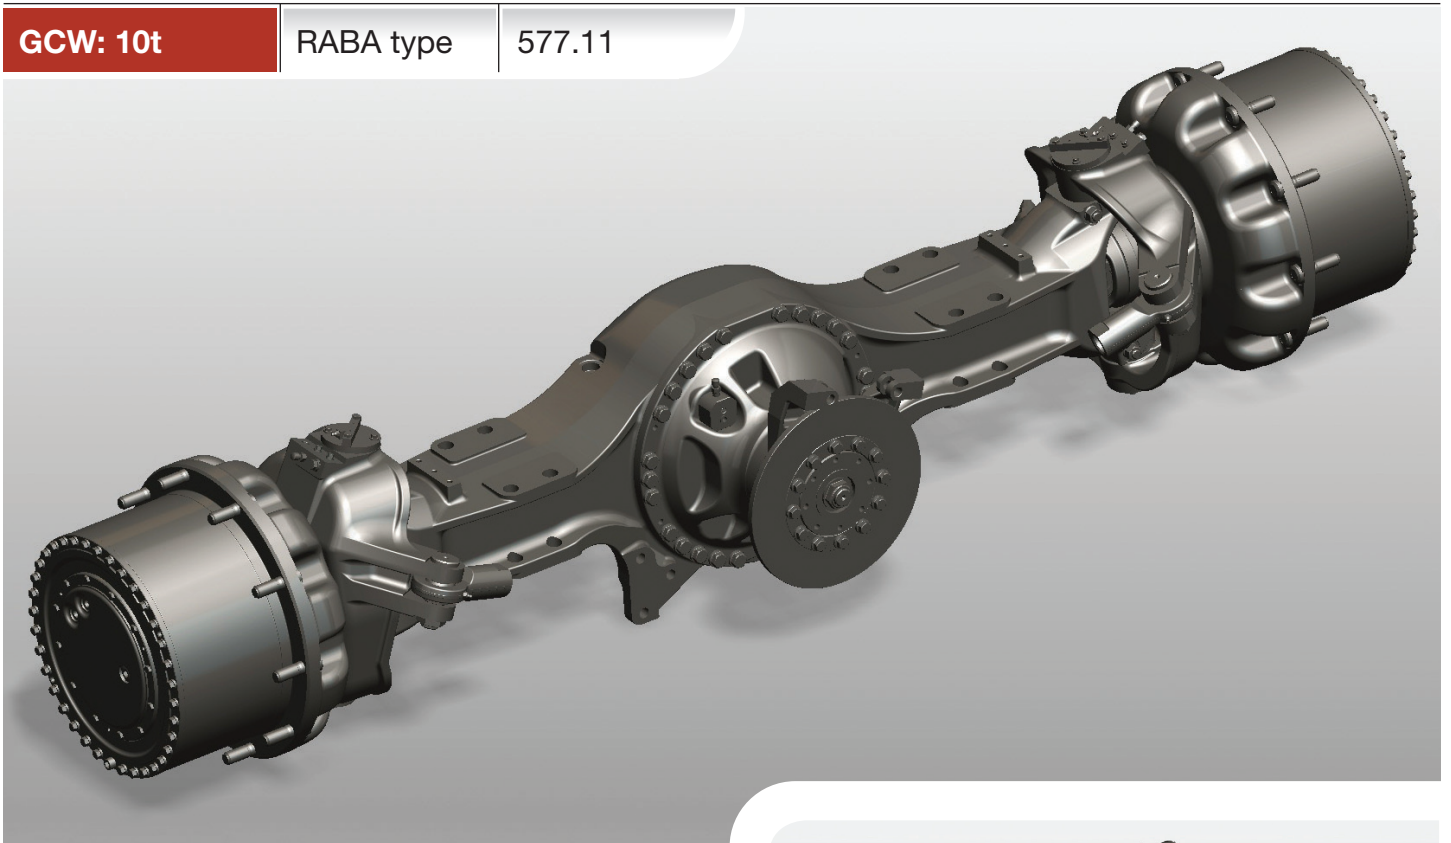

We engineer, you drive

AGRICULTURAL AXLES

DOUBLE-REDUCTION REAR AXLE

GCW: 10t

RABA type

577.11

DATA SHEET

Track	1980-2140 mm
GAW	10t
Engine	320 Hp
Rpm	3200 1/min
Ratio	23.11 – 26
Max. output torque	88.000 Nm
Max. brake torque at 72 bar	46.446 Nm
Brake	Wet brake