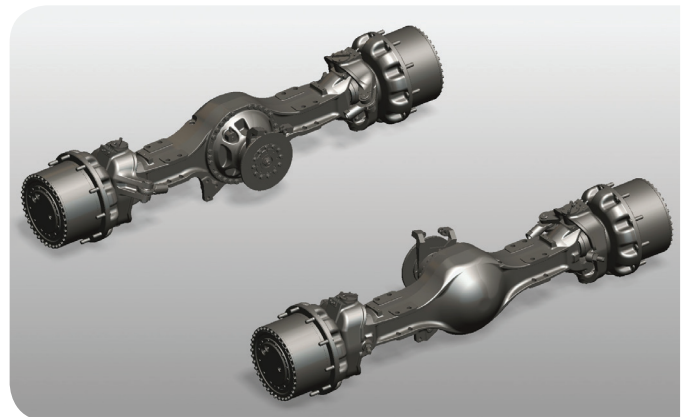

We engineer, you drive

AGRICULTURAL AXLES

DOUBLE-REDUCTION REAR AXLE

GCW: 10t

RABA type

577.11

DATA SHEET

Track	1980-2140 mm
GAW	10t
Engine	320 Hp
Rpm	3200 1/min
Ratio	23.11 – 26
Max. output torque	88.000 Nm
Max. brake torque at 72 bar	46.446 Nm
Brake	Wet brake