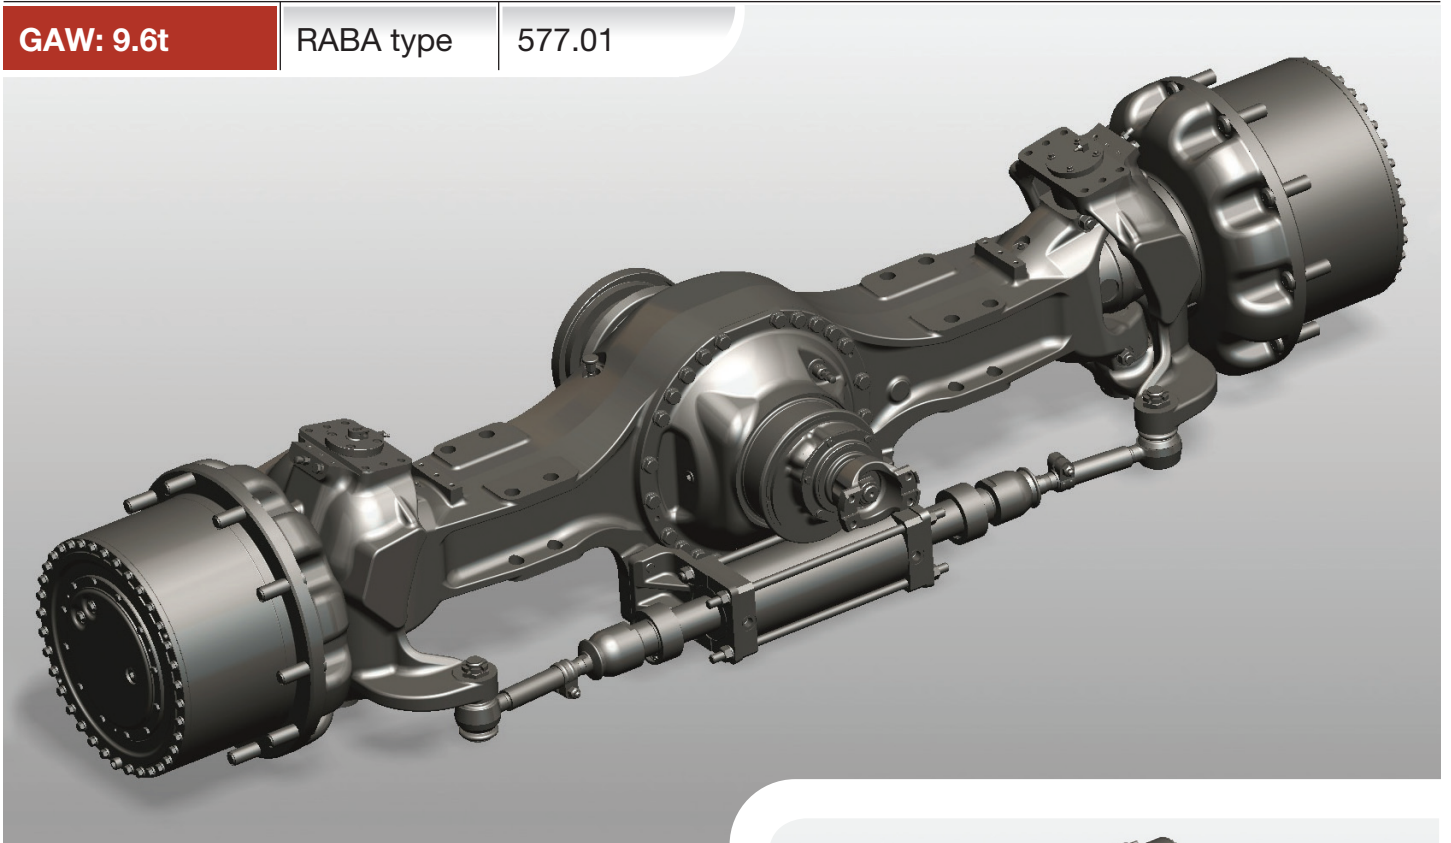

We engineer, you drive

AGRICULTURAL AXLES

STEERED, DOUBLE-REDUCTION FRONT AXLE

GAW: 9.6t

RABA type

577.01

DATA SHEET

Track	1962-2290 mm
GAW	9.6t
Engine	360 Hp
Rpm	3375 1/min
Ratio	26.29
Max. output torque	88.000 kNm
Max. brake torque at 72 bar	46.446 kNm
Brake	Wet brake