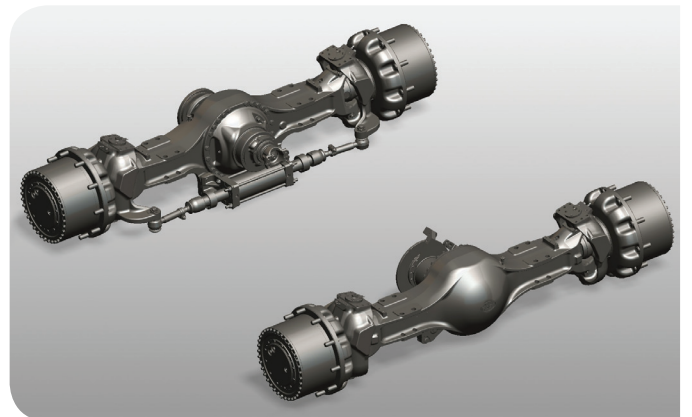

We engineer, you drive

AGRICULTURAL AXLES

STEERED, DOUBLE-REDUCTION FRONT AXLE

GAW: 9.6t

RABA type

577.01

DATA SHEET

Track	1962-2290 mm
GAW	9.6t
Engine	360 Hp
Rpm	3375 1/min
Ratio	26.29
Max. output torque	88.000 kNm
Max. brake torque at 72 bar	46.446 kNm
Brake	Wet brake