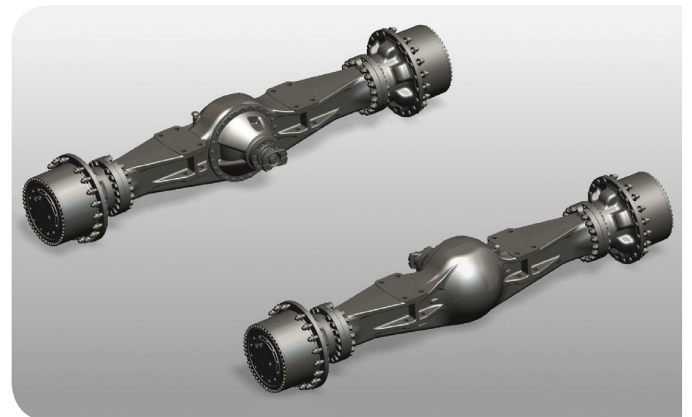

We engineer, you drive

AGRICULTURAL AXLES

DOUBLE-REDUCTION FRONT AXLE

GAW: 34t

RABA type

576.68

DATA SHEET

| | |
|--------------------------------|-----------|
| Track | 2300 Mm |
| GAW | 34 t |
| Engine | 267 Hp |
| Rpm | 134 1/min |
| Ratio | 24.66 |
| Max. output torque | 168.7 kNm |
| Max. brake torque at 80 bar | 76 kNm |
| Locking rate of the diff. ass. | S=30% |
| Brake | Wet brake |