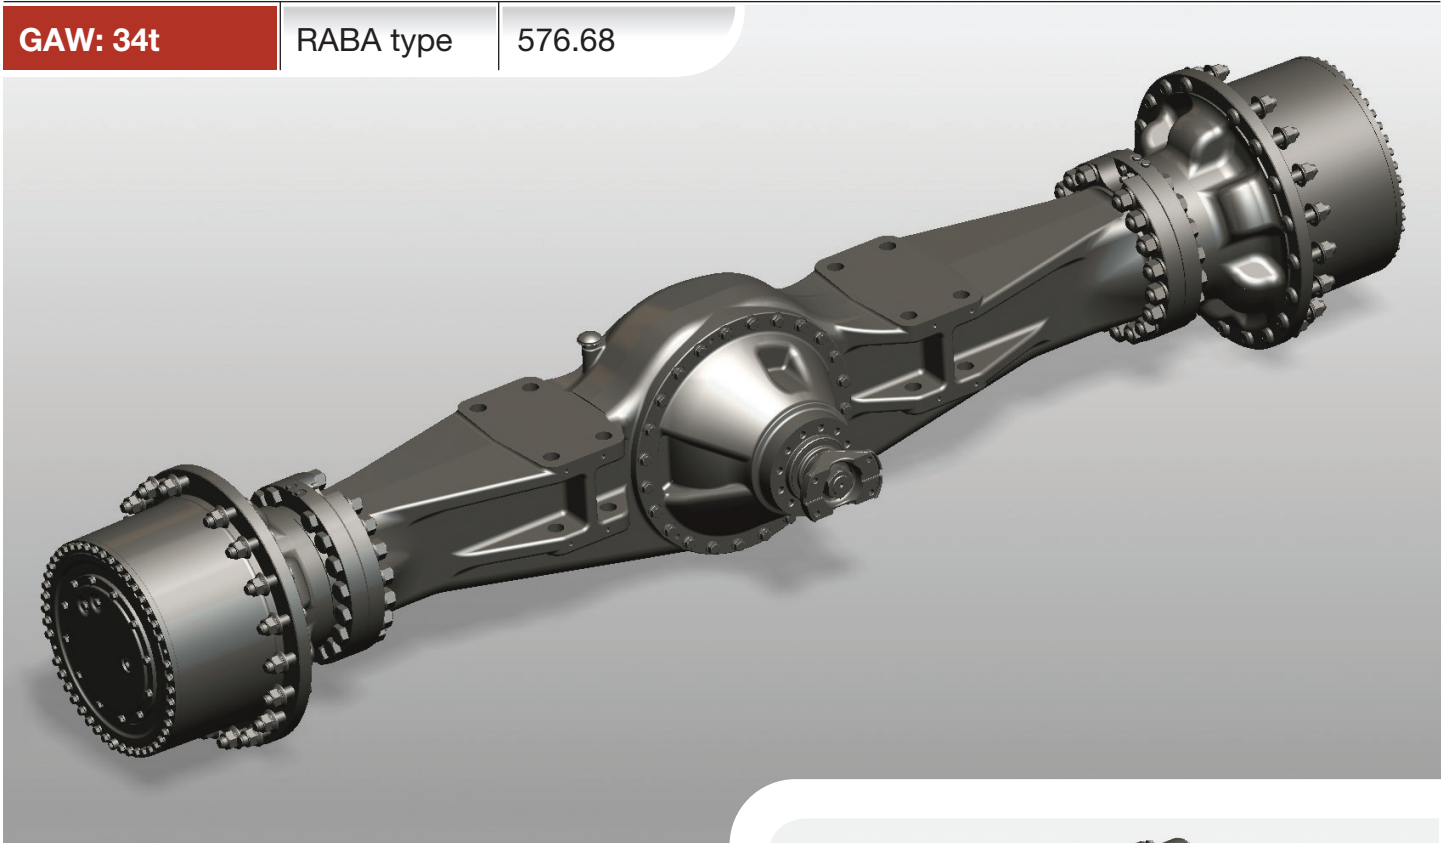

We engineer, you drive

AGRICULTURAL AXLES

DOUBLE-REDUCTION FRONT AXLE

GAW: 34t

RABA type

576.68

DATA SHEET

| | |
|--------------------------------|-----------|
| Track | 2300 Mm |
| GAW | 34 t |
| Engine | 267 Hp |
| Rpm | 134 1/min |
| Ratio | 24.66 |
| Max. output torque | 168.7 kNm |
| Max. brake torque at 80 bar | 76 kNm |
| Locking rate of the diff. ass. | S=30% |
| Brake | Wet brake |