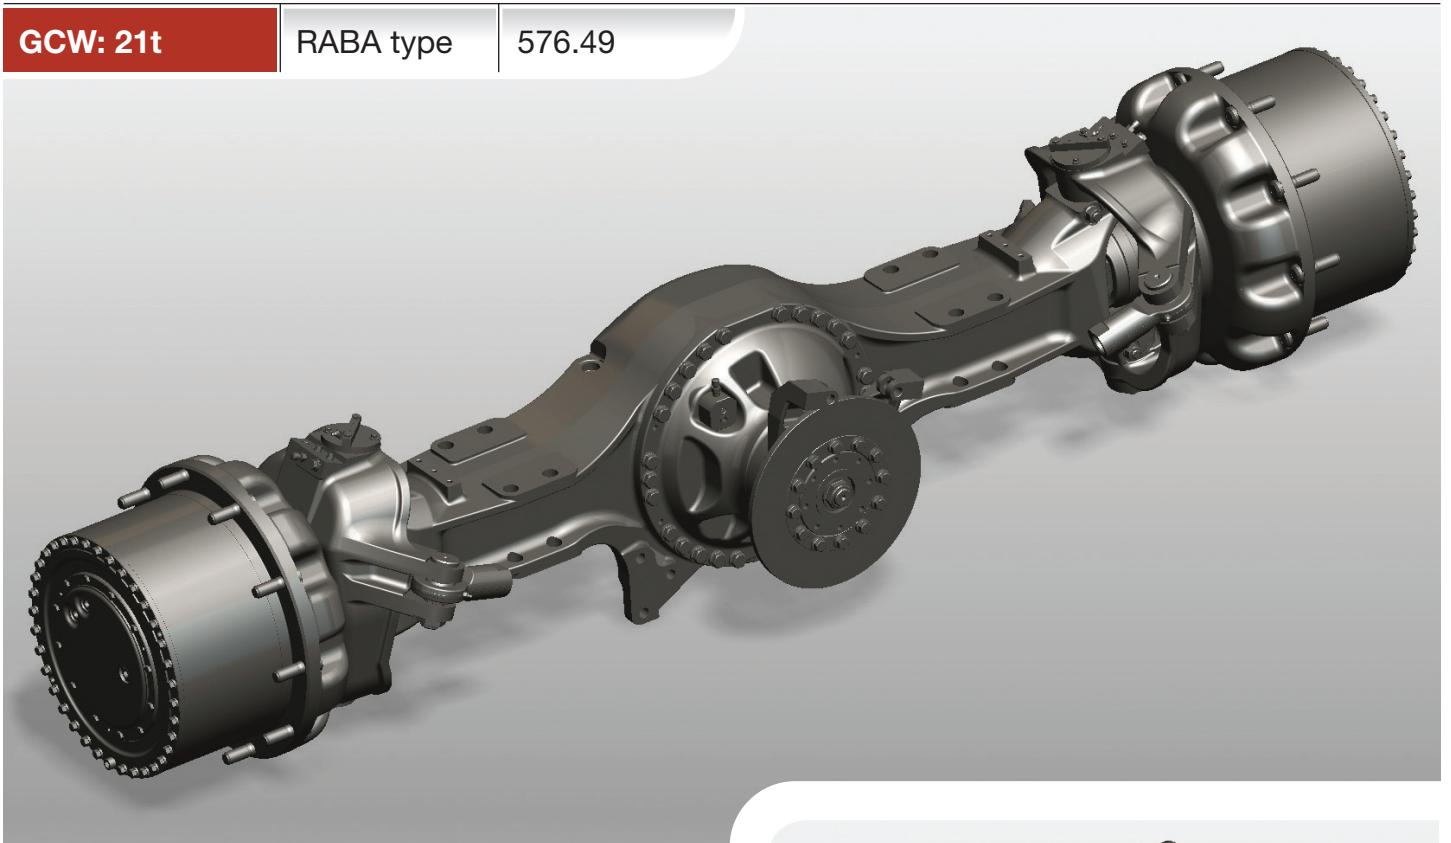

We engineer, you drive

AGRICULTURAL AXLES

DOUBLE-REDUCTION FRONT AXLE

GCW: 21t

RABA type

576.49

DATA SHEET

Track	1980-2140 mm
GAW	10t
Engine	320 Hp
Rpm	3200 1/min
Ratio	23.11 – 26
Max. output torque	88.000 Nm
Max. brake torque at 72 bar	46.446 Nm
Brake	Wet brake