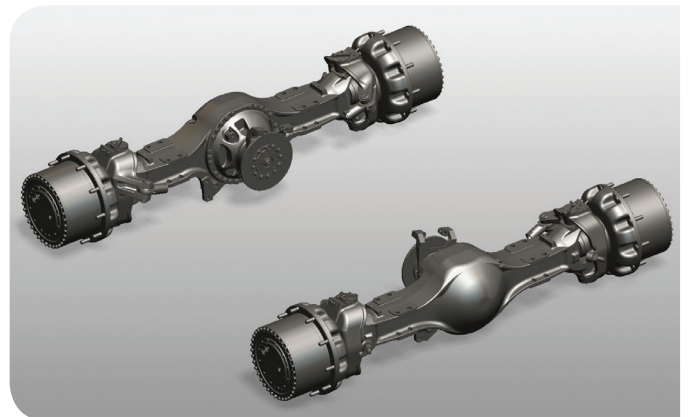

We engineer, you drive

AGRICULTURAL AXLES

DOUBLE-REDUCTION FRONT AXLE

GCW: 21t

RABA type

576.49

DATA SHEET

Track	1980-2140 mm
GAW	10t
Engine	320 Hp
Rpm	3200 1/min
Ratio	23.11 – 26
Max. output torque	88.000 Nm
Max. brake torque at 72 bar	46.446 Nm
Brake	Wet brake