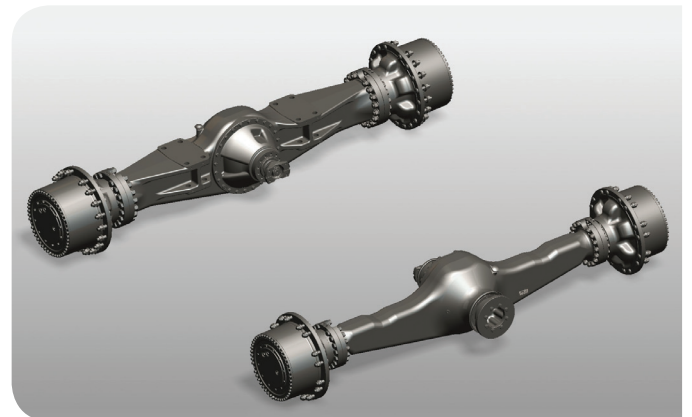

We engineer, you drive

AGRICULTURAL AXLES

DOUBLE-REDUCTION FRONT AXLE

GCW: 34t

RABA type

576.23

DATA SHEET

Track	2300 Mm
GAW	34t
Engine	267 Hp
Rpm	134 1/min
Ratio	24.66
Max. output torque	168.7 kNm
Max. brake torque at 80 bar	76 kNm
Locking rate of the diff. ass.	S=30%
Brake	Wet brake