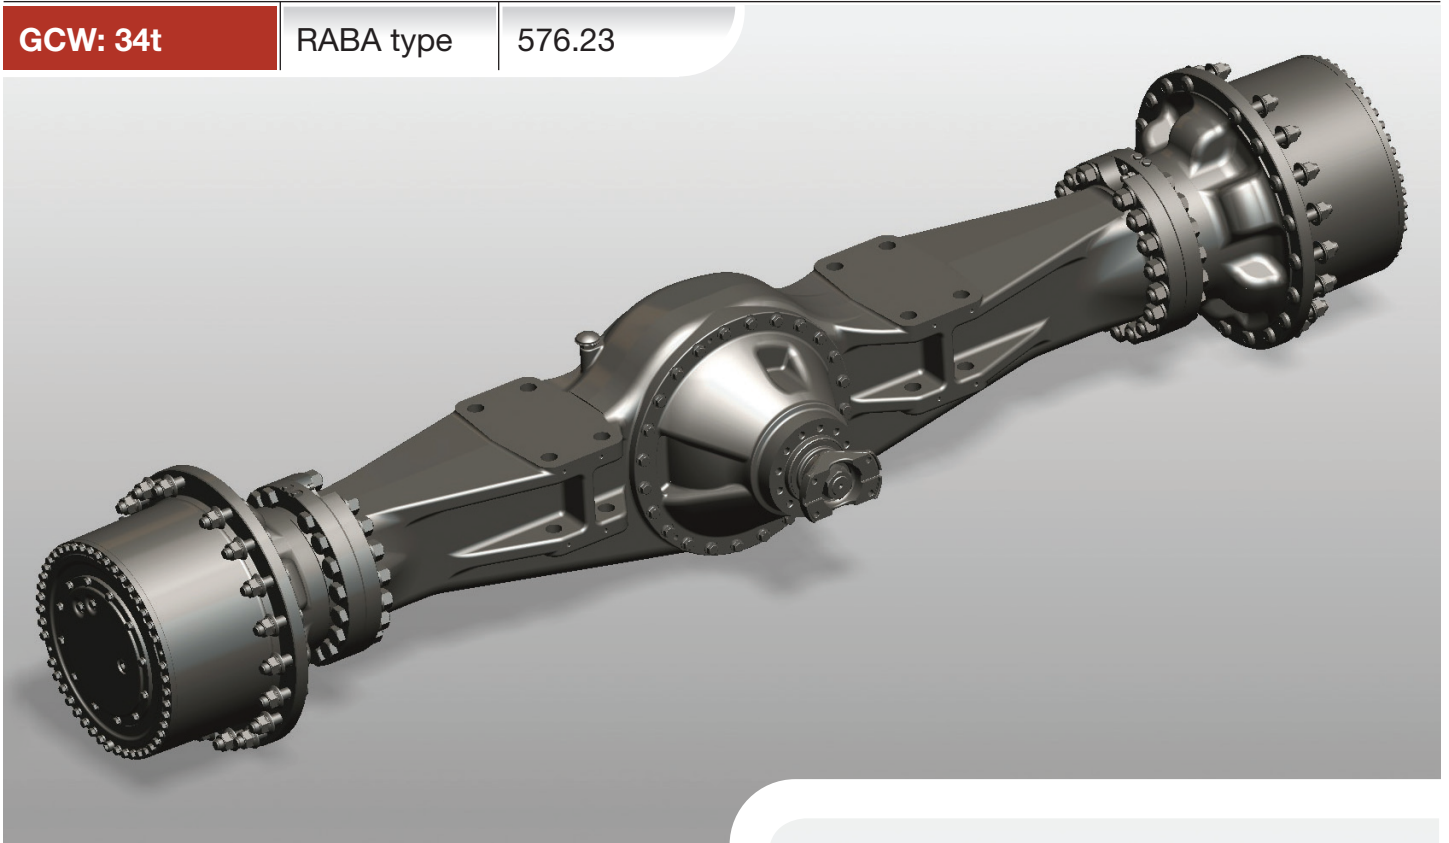

We engineer, you drive

AGRICULTURAL AXLES

DOUBLE-REDUCTION FRONT AXLE

GCW: 34t

RABA type

576.23

DATA SHEET

Track	2300 Mm
GAW	34t
Engine	267 Hp
Rpm	134 1/min
Ratio	24.66
Max. output torque	168.7 kNm
Max. brake torque at 80 bar	76 kNm
Locking rate of the diff. ass.	S=30%
Brake	Wet brake