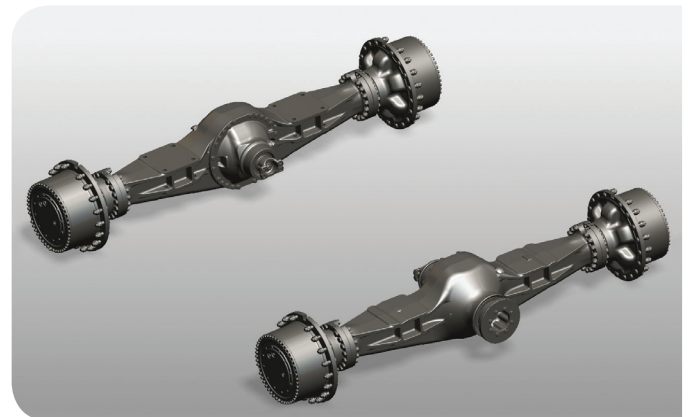

## DOUBLE-REDUCTION FRONT AXLE

GCW: 26.7t

RABA type

575.72

### DATA SHEET

Track	2150 mm
Oscillating angle	14°
GCW	28t
GAW	11.6t
Engine	208 Hp
Rpm	132 1/min
Ratio	33.3
Max. output torque	120 kNm
Max. brake torque at 80 bar	49.7 kNm
Brake	Wet brake
Locking rate of the diff. ass.	s=30%