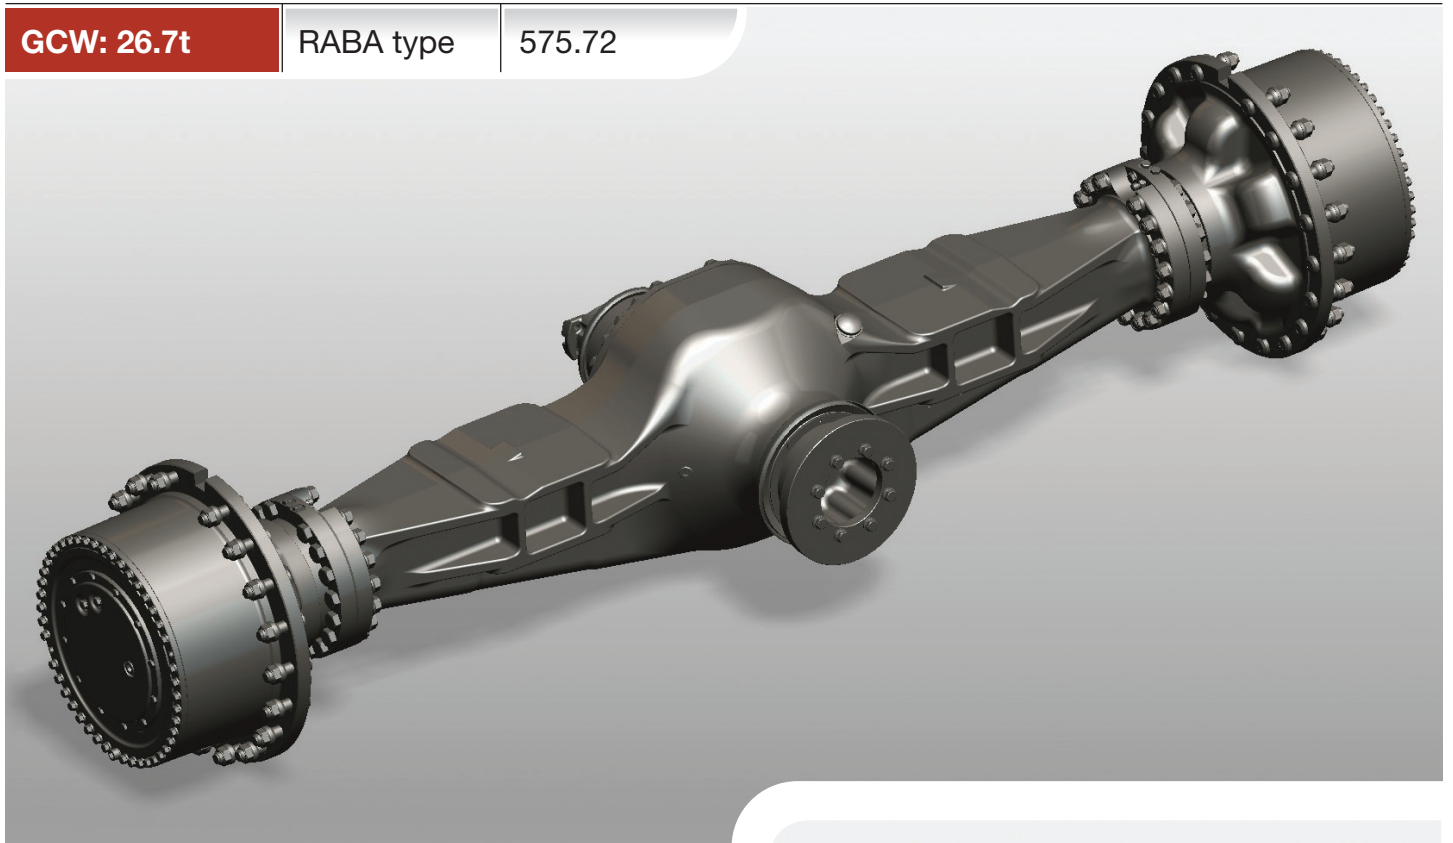

# AGRICULTURAL AXLES

## DOUBLE-REDUCTION FRONT AXLE

GCW: 26.7t

RABA type

575.72

### DATA SHEET

Track	2150 mm
Oscillating angle	14°
GCW	28t
GAW	11.6t
Engine	208 Hp
Rpm	132 1/min
Ratio	33.3
Max. output torque	120 kNm
Max. brake torque at 80 bar	49.7 kNm
Brake	Wet brake
Locking rate of the diff. ass.	s=30%