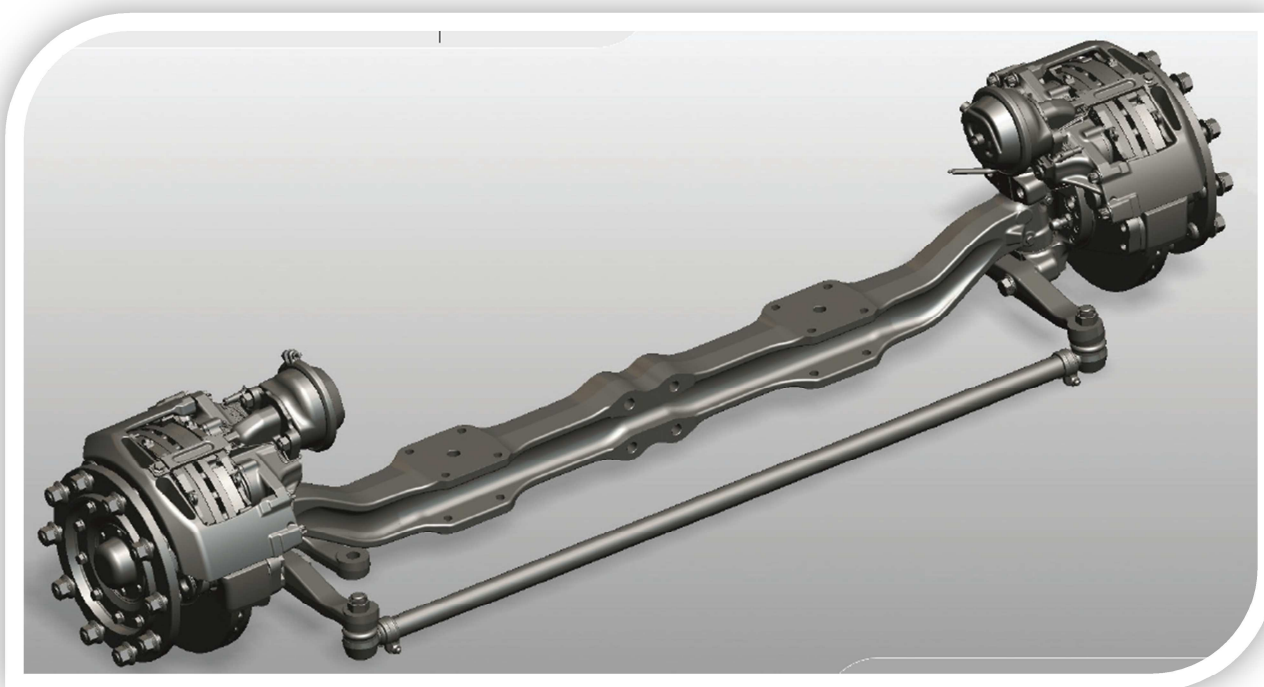

## BUS AXLES

### STEERED FRONT AXLE

#### DATA SHEET

Series	722, 932
Reduction	I-Beam
Position	Front
GAW [t]	6,5-7,5
Rim Size	22,5"
Track [mm]	2101 2005-2054**