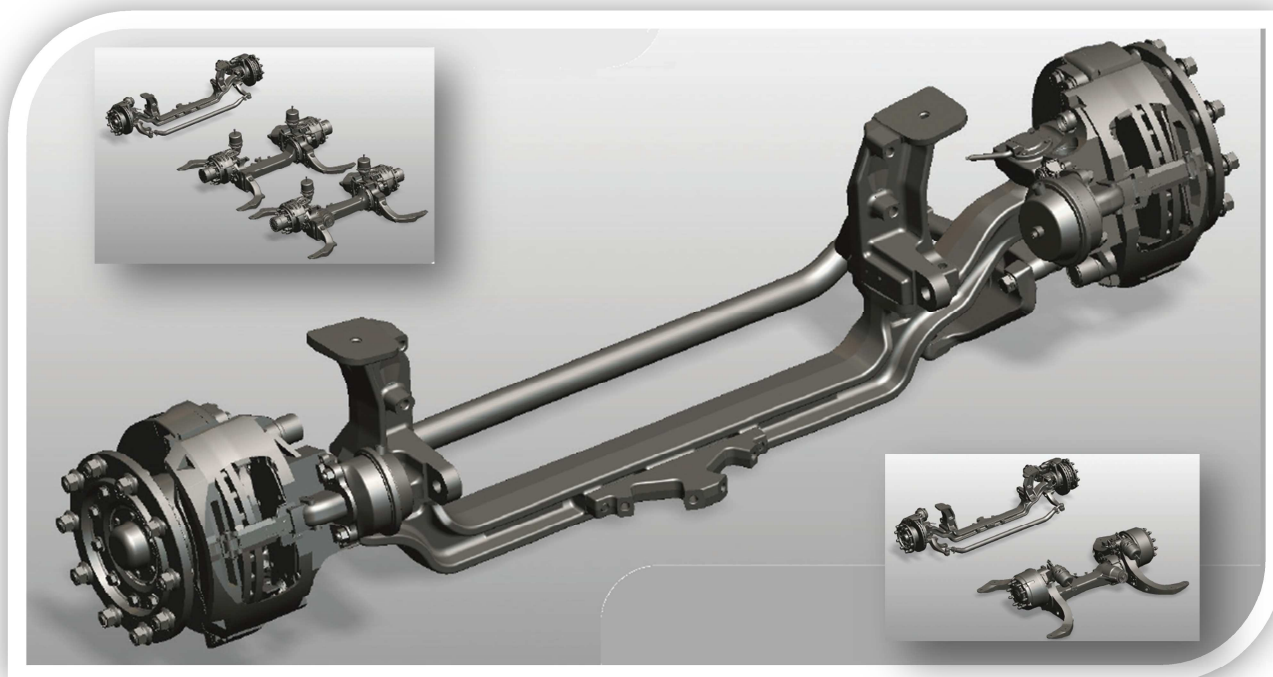

## BUS AXLES

### **STEERED, LOW FLOOR FRONT AXLE**

### **DATA SHEET**

Series	702
Reduction	Portal
Position	Front
GAW [t]	7,5
Rim Size	22,5"
Track [mm]	2101